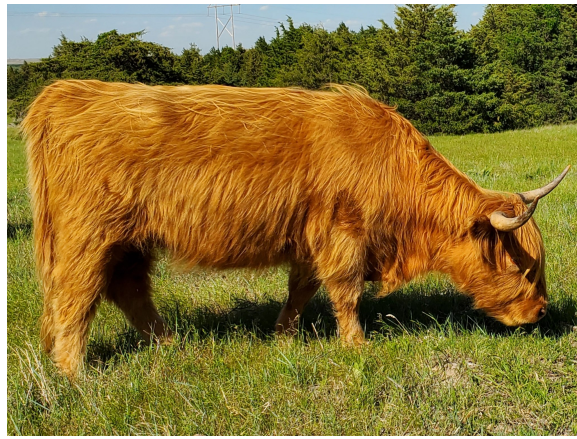

CBS Jaylyn (D)

Date of Birth: 10/12/2021
Registration 1: 64979
Owner: Lazy Vista Ranch

Courtesy of Lazy Vista Ranch

CBS Jaylyn came to us from Cobblestone Farms. She is a stylish, showy, but moderate framed heifer who has great feet and fluid movement. She is a very pretty heifer with near to perfect proportions. Super nice clean front end with good spring of rib. Her hip to pin is perfect and not too thickly muscled in the rear quarter, but adequate for a young feminine showy kind of heifer. She is to be bred to Finn of Flatland Farm for a 2025 fall calf. We are

CBS Jaylyn (D)

SFF Ruthless Legend (AI,D)

STR RUTHLESS GAME

SAMHACH BUIDHE OF BAIRNSLEY

STAR LAKE VICTORIA

Spring Flight Isis

SUNSET LIMITED EDITION (AI,D)

Spring Flight Empress